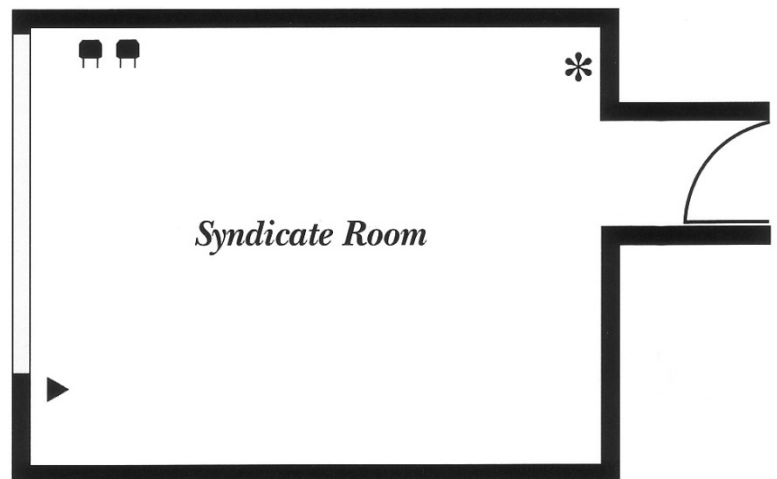

The Croydon Park Hotel

The Croydon Park Hotel offers fully air conditioned meeting rooms and dining facilities, including syndicate rooms for interviews and small meetings.

DIMENSIONS

Syndicate
3.65 x 4.88m

Marino
5 x 4m

CAPACITIES

Boardroom x 7

KEY

-  *Power supply 13 amp*
-  *Telephone point*
-  *Natural daylight*
-  *Air-conditioning*

The Croydon Park Hotel

7 Altyre Road

Croydon, Surrey