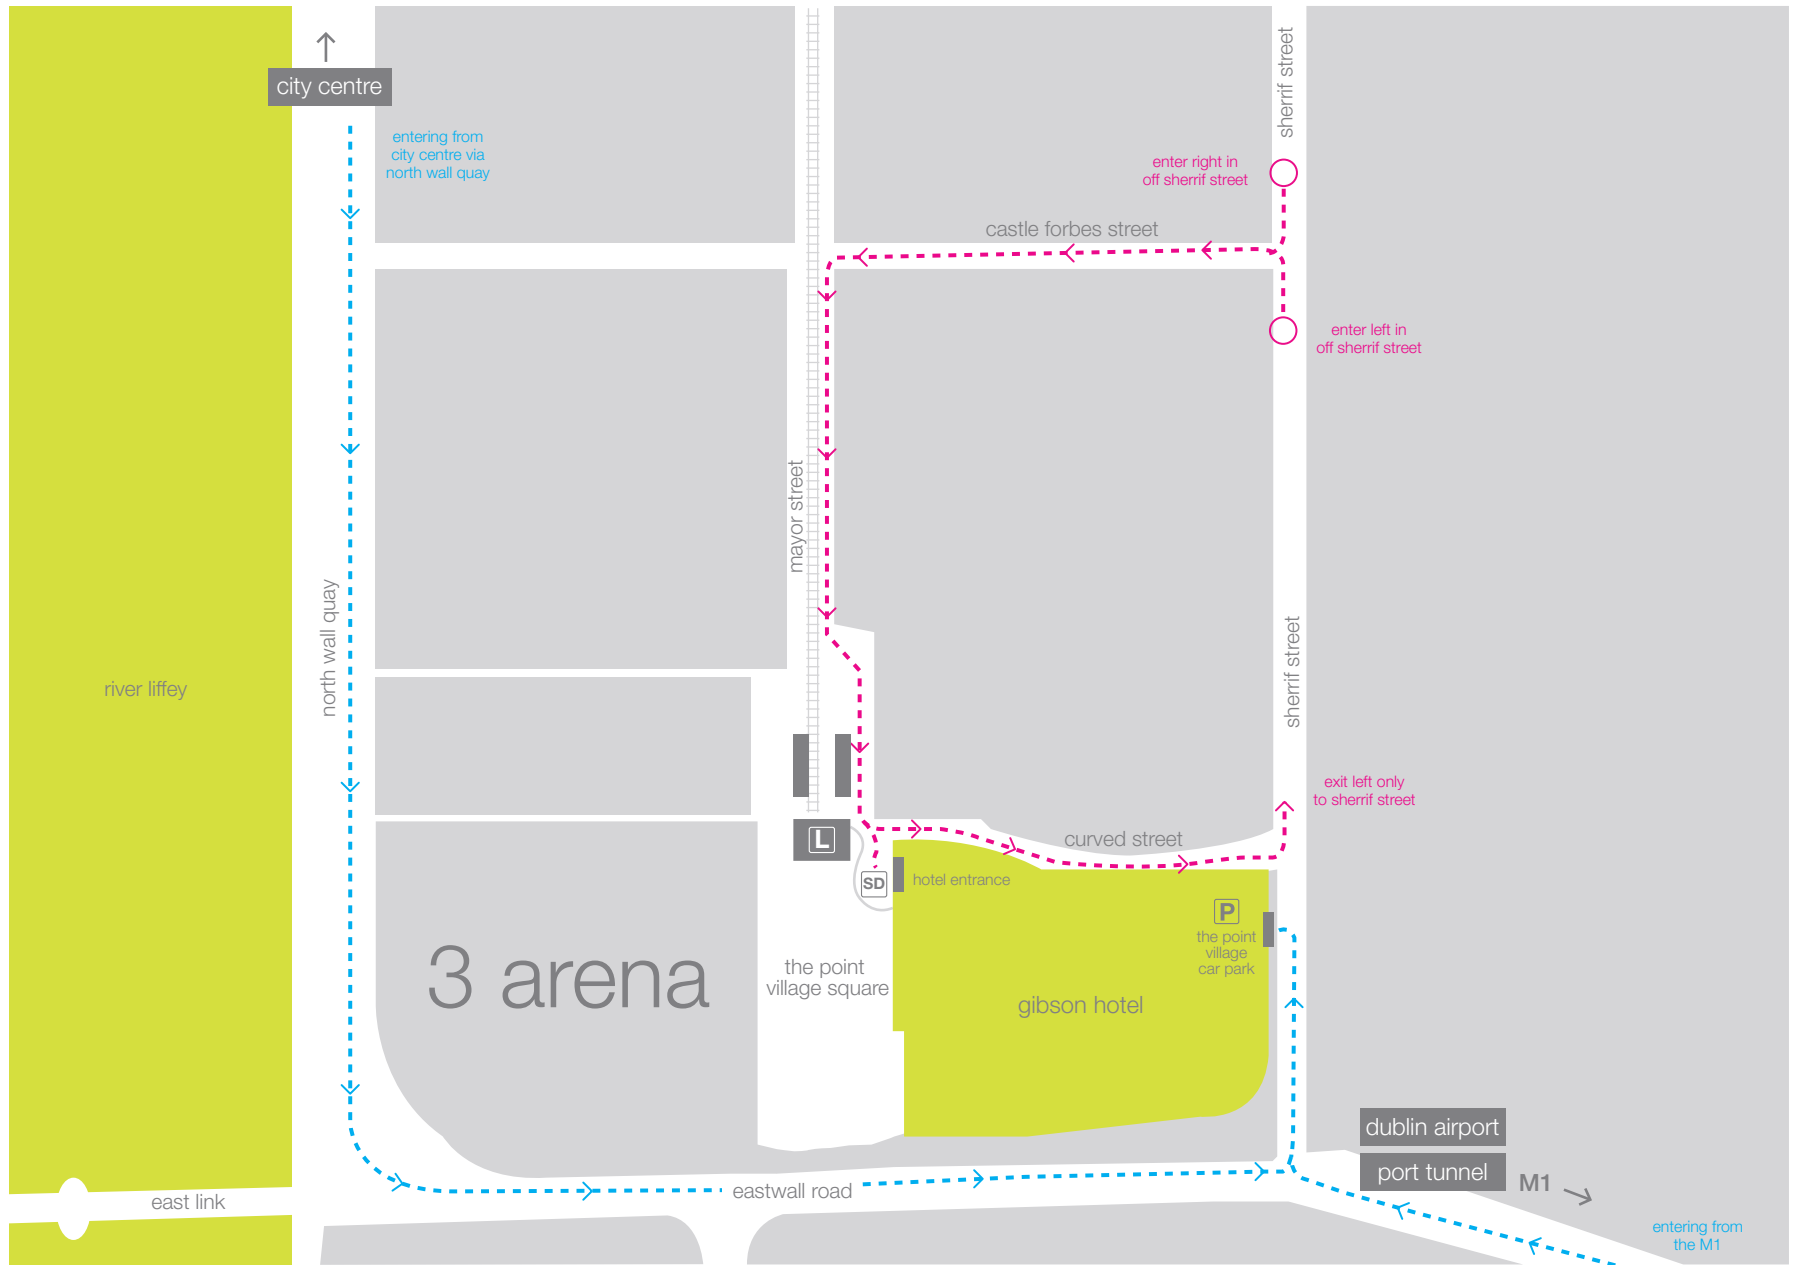

hotel access routes

key

- - - coach access, taxi and set down point
- - - car park access to hotel
- luas access to hotel
- P car park
- L luas stop
- SD set down

the gibson hotel

the gibson hotel at the point village, dublin 1, ireland
 tel: +353 (0)1 681 5000 fax: +353 (0)1 681 5001
www.thegibsonhotel.ie